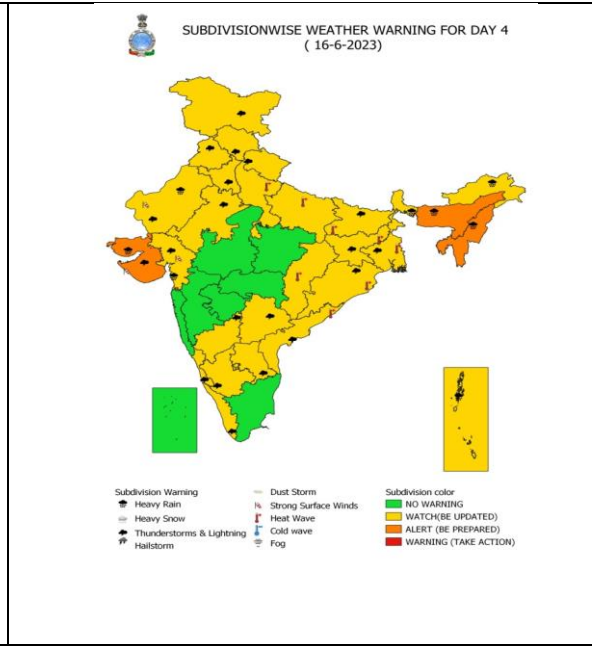

Rainfall Warning Based on 0300 UTC of 13th June 2023

- Light to moderate rainfall at many places in Kutch, Devbhumi Dwarka, Porbandar, Jamnagar, Junagarh and Rajkot districts of Saurashtra & Kutch with isolated heavy to very heavy rainfall on 13th June.
- Light to moderate rainfall at most places with heavy to very heavy rainfall and extremely heavy falls at isolated places very likely over Kutch, Devbhumi Dwarka, Porbandar, Jamnagar, Rajkot, Junagarh and Morbi districts of Saurashtra & Kutch on 14th June.
- The intensity of rainfall would increase with heavy to very heavy rainfall at a few places and extremely heavy falls at isolated places very likely over Kutch, Devbhumi Dwarka & Jamnagar and heavy to very heavy rainfall at a few places over Porbandar, Rajkot, Morbi & Junagarh districts of Gujarat and Isolated heavy to very heavy rainfall is very likely over remaining districts of Saurashtra and north Gujarat region on 15th June.
- Light to moderate rainfall at most places with heavy to extremely heavy rainfall at isolated places very likely over north Gujarat and adjoining south Rajasthan on 16th June.

Heavy Rainfall Warning for 14th to 16th June 2023

District-wise Heavy Rainfall Warning Maps for 13th to 17th June

दिवस -5 गुजरात राज्य भाटे भारे वरसादनी चेतवणी
(17-06-2023 ना 0830 इवाक IST धी 18-06-2023 ना 0830 इवाक सुधी मान्य)