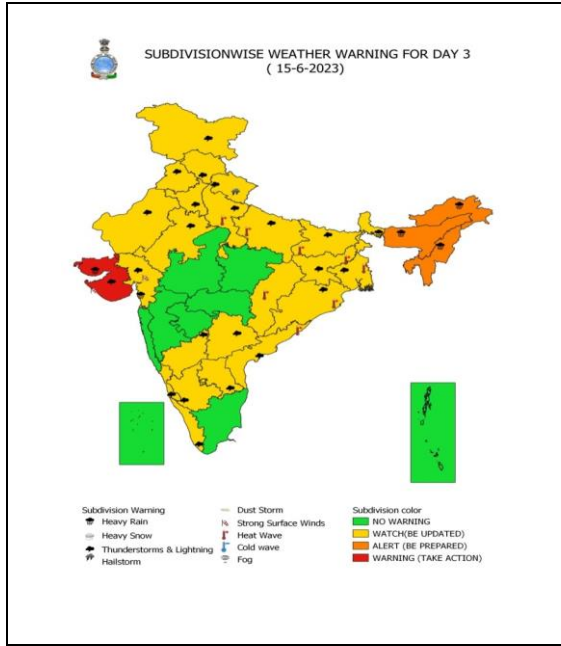

Rainfall Warning Based on 0300 UTC of 13th June 2023

- Light to moderate rainfall at many places in Kutch, Devbhumi Dwarka, Porbandar, Jamnagar, Junagarh and Rajkot districts of Saurashtra & Kutch with isolated heavy to very heavy rainfall on 13th June.
- Light to moderate rainfall at most places with heavy to very heavy rainfall and extremely heavy falls at isolated places very likely over Kutch, Devbhumi Dwarka, Porbandar, Jamnagar, Rajkot, Junagarh and Morbi districts of Saurashtra & Kutch on 14th June.
- The intensity of rainfall would increase with heavy to very heavy rainfall at a few places and extremely heavy falls at isolated places very likely over Kutch, Devbhumi Dwarka & Jamnagar and heavy to very heavy rainfall at a few places over Porbandar, Rajkot, Morbi & Junagarh districts of Gujarat and Isolated heavy to very heavy rainfall is very likely over remaining districts of Saurashtra and north Gujarat region on 15th June.
- Light to moderate rainfall at most places with heavy to extremely heavy rainfall at isolated places very likely over north Gujarat and adjoining south Rajasthan on 16th June.

Heavy Rainfall Warning for 14th to 16th June 2023

District-wise Heavy Rainfall Warning Maps for 13th to 17th June

दिवस -5 गुजरात राज्य भाटे भारे वरसादनी चेतवणी
(17-06-2023 ना 0830 इवाक IST धी 18-06-2023 ना 0830 इवाक सुधी मान्य)