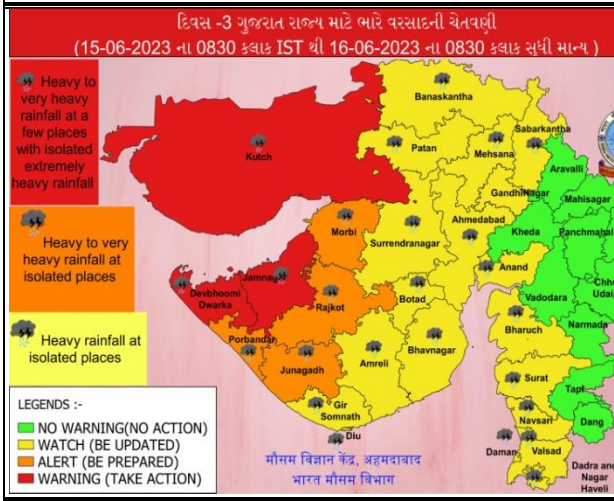

Rainfall Warning Based on 0300 UTC of 13th June 2023

- Light to moderate rainfall at many places in Kutch, Devbhumi Dwarka, Porbandar, Jamnagar, Junagarh and Rajkot districts of Saurashtra & Kutch with isolated heavy to very heavy rainfall on 13th June.
- Light to moderate rainfall at most places with heavy to very heavy rainfall and extremely heavy falls at isolated places very likely over Kutch, Devbhumi Dwarka, Porbandar, Jamnagar, Rajkot, Junagarh and Morbi districts of Saurashtra & Kutch on 14th June.
- The intensity of rainfall would increase with heavy to very heavy rainfall at a few places and extremely heavy falls at isolated places very likely over Kutch, Devbhumi Dwarka & Jamnagar and heavy to very heavy rainfall at a few places over Porbandar, Rajkot, Morbi & Junagarh districts of Gujarat and Isolated heavy to very heavy rainfall is very likely over remaining districts of Saurashtra and north Gujarat region on 15th June.
- Light to moderate rainfall at most places with heavy to extremely heavy rainfall at isolated places very likely over north Gujarat and adjoining south Rajasthan on 16th June.

Heavy Rainfall Warning for 14th to 16th June 2023

District-wise Heavy Rainfall Warning Maps for 13th to 17th June

दिवस -5 गुजरात राज्य भाटे भारे वरसादनी चेतवणी
(17-06-2023 ना 0830 इवाक IST धी 18-06-2023 ना 0830 इवाक सुधी मान्य)