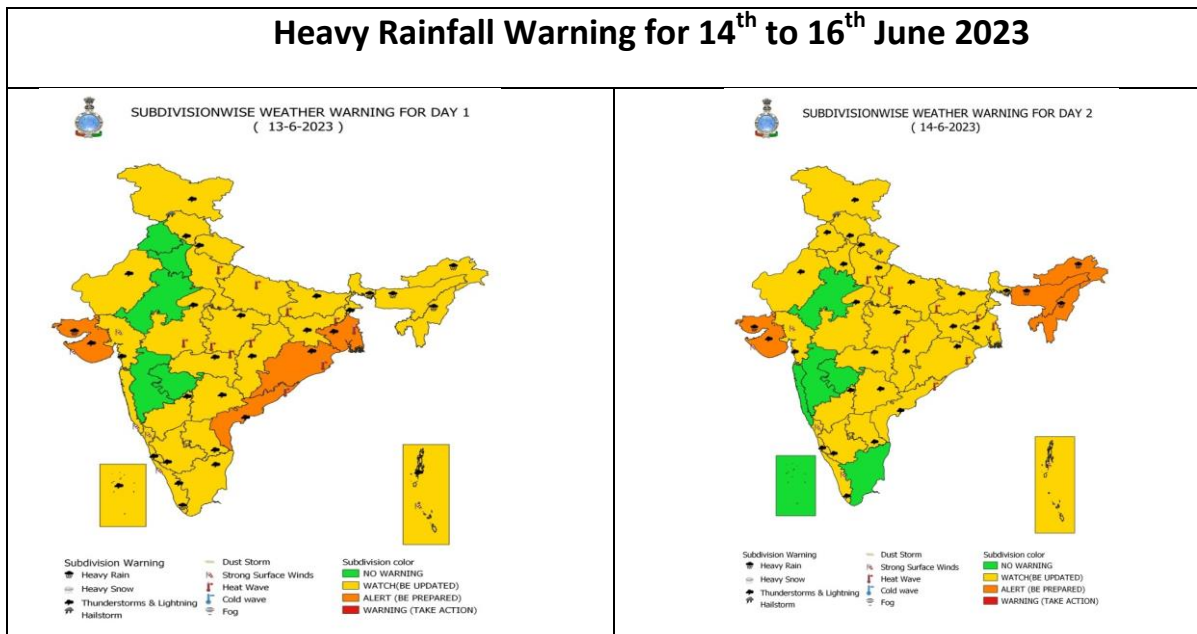

Rainfall Warning Based on 0300 UTC of 13th June 2023

- Light to moderate rainfall at many places in Kutch, Devbhumi Dwarka, Porbandar, Jamnagar, Junagarh and Rajkot districts of Saurashtra & Kutch with isolated heavy to very heavy rainfall on 13th June.
- Light to moderate rainfall at most places with heavy to very heavy rainfall and extremely heavy falls at isolated places very likely over Kutch, Devbhumi Dwarka, Porbandar, Jamnagar, Rajkot, Junagarh and Morbi districts of Saurashtra & Kutch on 14th June.
- The intensity of rainfall would increase with heavy to very heavy rainfall at a few places and extremely heavy falls at isolated places very likely over Kutch, Devbhumi Dwarka & Jamnagar and heavy to very heavy rainfall at a few places over Porbandar, Rajkot, Morbi & Junagarh districts of Gujarat and Isolated heavy to very heavy rainfall is very likely over remaining districts of Saurashtra and north Gujarat region on 15th June.
- Light to moderate rainfall at most places with heavy to extremely heavy rainfall at isolated places very likely over north Gujarat and adjoining south Rajasthan on 16th June.

Heavy Rainfall Warning for 14th to 16th June 2023

District-wise Heavy Rainfall Warning Maps for 13th to 17th June

दिवस -5 गुजरात राज्य भाटे भारे वरसादनी चेतवणी
(17-06-2023 ना 0830 इवाक IST धी 18-06-2023 ना 0830 इवाक सुधी मान्य)