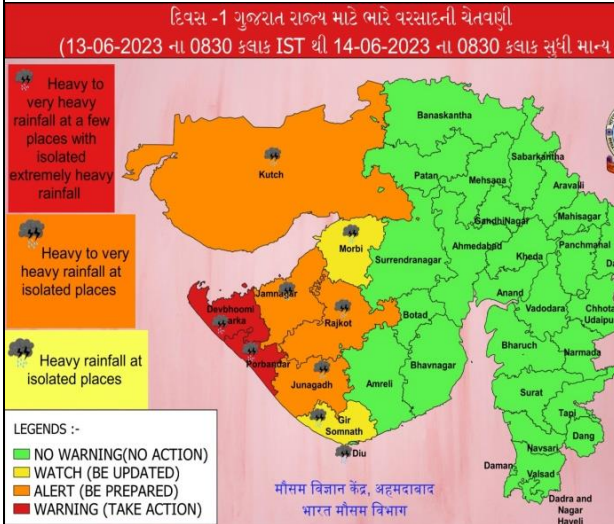

Rainfall Warning Based on 0300 UTC of 13th June 2023

- Light to moderate rainfall at many places in Kutch, Devbhumi Dwarka, Porbandar, Jamnagar, Junagarh and Rajkot districts of Saurashtra & Kutch with isolated heavy to very heavy rainfall on 13th June.
- Light to moderate rainfall at most places with heavy to very heavy rainfall and extremely heavy falls at isolated places very likely over Kutch, Devbhumi Dwarka, Porbandar, Jamnagar, Rajkot, Junagarh and Morbi districts of Saurashtra & Kutch on 14th June.
- The intensity of rainfall would increase with heavy to very heavy rainfall at a few places and extremely heavy falls at isolated places very likely over Kutch, Devbhumi Dwarka & Jamnagar and heavy to very heavy rainfall at a few places over Porbandar, Rajkot, Morbi & Junagarh districts of Gujarat and Isolated heavy to very heavy rainfall is very likely over remaining districts of Saurashtra and north Gujarat region on 15th June.
- Light to moderate rainfall at most places with heavy to extremely heavy rainfall at isolated places very likely over north Gujarat and adjoining south Rajasthan on 16th June.

Heavy Rainfall Warning for 14th to 16th June 2023

District-wise Heavy Rainfall Warning Maps for 13th to 17th June

दिवस -5 गुजरात राज्य भाटे भारे वरसादनी चेतवणी
(17-06-2023 ना 0830 इवाक IST धी 18-06-2023 ना 0830 इवाक सुधी मान्य)