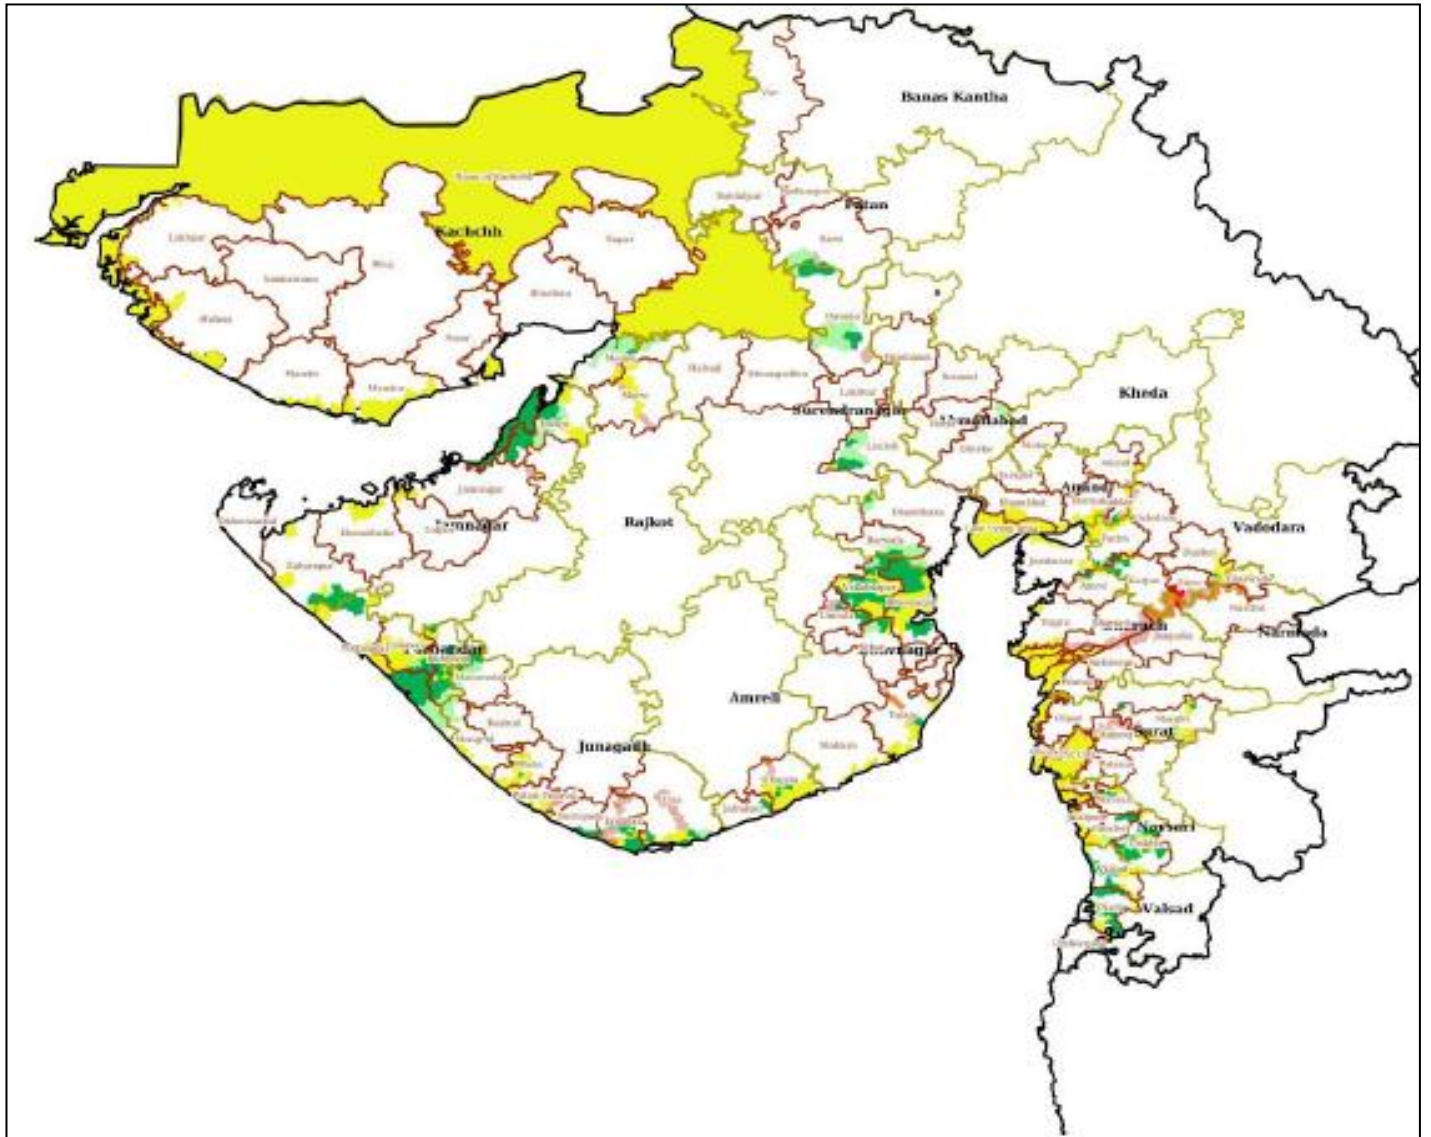

Rainfall Warning Based on 0300 UTC of 13th June 2023

- Light to moderate rainfall at many places in Kutch, Devbhumi Dwarka, Porbandar, Jamnagar, Junagarh and Rajkot districts of Saurashtra & Kutch with isolated heavy to very heavy rainfall on 13th June.
- Light to moderate rainfall at most places with heavy to very heavy rainfall and extremely heavy falls at isolated places very likely over Kutch, Devbhumi Dwarka, Porbandar, Jamnagar, Rajkot, Junagarh and Morbi districts of Saurashtra & Kutch on 14th June.
- The intensity of rainfall would increase with heavy to very heavy rainfall at a few places and extremely heavy falls at isolated places very likely over Kutch, Devbhumi Dwarka & Jamnagar and heavy to very heavy rainfall at a few places over Porbandar, Rajkot, Morbi & Junagarh districts of Gujarat and Isolated heavy to very heavy rainfall is very likely over remaining districts of Saurashtra and north Gujarat region on 15th June.
- Light to moderate rainfall at most places with heavy to extremely heavy rainfall at isolated places very likely over north Gujarat and adjoining south Rajasthan on 16th June.

Heavy Rainfall Warning for 14th to 16th June 2023

District-wise Heavy Rainfall Warning Maps for 13th to 17th June

दिवस -5 गुजरात राज्य भाटे भारे वरसादनी चेतवणी
(17-06-2023 ना 0830 इवाक IST धी 18-06-2023 ना 0830 इवाक सुधी मान्य)

Flood Hazard Map

Wind Hazard Map