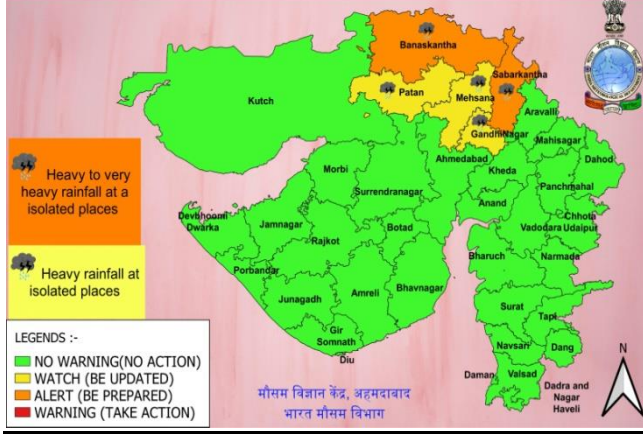

Rainfall Warning Based on 0300 UTC of 13th June 2023

- Light to moderate rainfall at many places in Kutch, Devbhumi Dwarka, Porbandar, Jamnagar, Junagarh and Rajkot districts of Saurashtra & Kutch with isolated heavy to very heavy rainfall on 13th June.
- Light to moderate rainfall at most places with heavy to very heavy rainfall and extremely heavy falls at isolated places very likely over Kutch, Devbhumi Dwarka, Porbandar, Jamnagar, Rajkot, Junagarh and Morbi districts of Saurashtra & Kutch on 14th June.
- The intensity of rainfall would increase with heavy to very heavy rainfall at a few places and extremely heavy falls at isolated places very likely over Kutch, Devbhumi Dwarka & Jamnagar and heavy to very heavy rainfall at a few places over Porbandar, Rajkot, Morbi & Junagarh districts of Gujarat and Isolated heavy to very heavy rainfall is very likely over remaining districts of Saurashtra and north Gujarat region on 15th June.
- Light to moderate rainfall at most places with heavy to extremely heavy rainfall at isolated places very likely over north Gujarat and adjoining south Rajasthan on 16th June.

Heavy Rainfall Warning for 14th to 16th June 2023

District-wise Heavy Rainfall Warning Maps for 13th to 17th June

दिवस -5 गुजरात राज्य भाटे भारे वरसादनी चेतवणी
(17-06-2023 ना 0830 इवाक IST धी 18-06-2023 ना 0830 इवाक सुधी मान्य)